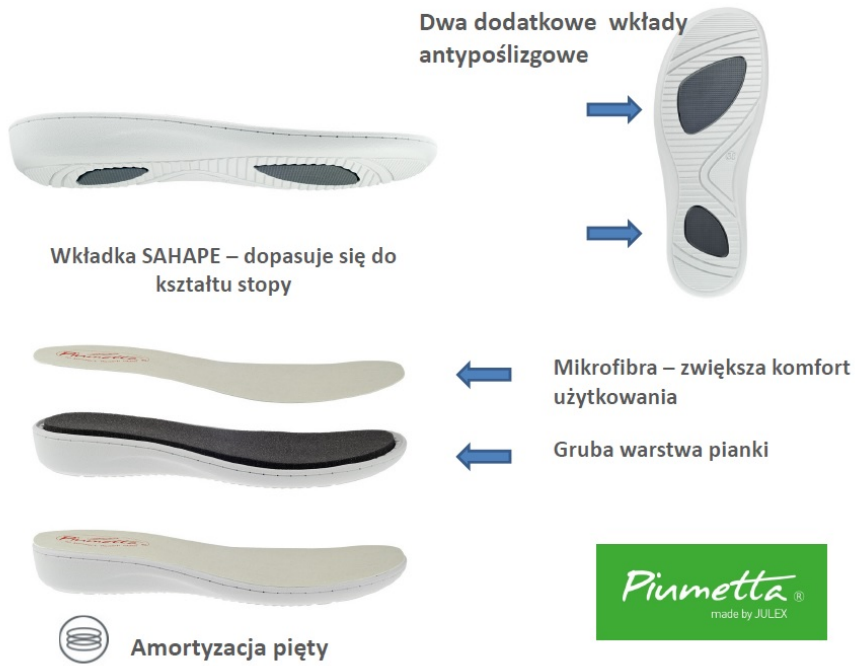

Women's Sandals Piumetta 4456 black

Code	4456-10
Type	flip-flops
Category	Comfort shoes
Sizes	35, 36, 37, 38, 39, 40, 41, 42, 43
Colors	black
Sole	PU
Outsole	Microfiber
Insole	Microfiber
Certificates	CE Medical shoes Shoes for sensitive feet EN-20347

-  Heel cushioning
-  Antibacterial sole
-  Antistatic
-  Anti-slip sole
-  Very light
-  CE
-  Microfibre upper
-  Ladies
-  Microfiber
-  Comfortable footwear
-  UV protection of sole
-  Breathable materials
-  Synthetic sole
-  Hand wash at 30 degrees
-  High instep shoes
-  SHAPE insole
-  Microfibre lining

Sectors

services, medicine, hotel industry, cosmetics

Additional information

Size chart

35 - 23,0 cm	36 - 23,5 cm	37 - 24,0 cm	38 - 24,5 cm
39 - 25,0 cm	40 - 26,0 cm	41 - 26,5 cm	42 - 27,0 cm

Collection

Piometta is a collection of comfortable women footwear designated for work and everyday use. Models within this series were designed to ensure comfortable use and aesthetic values. Light, anatomically moulded soles were selected to ensure the highest level of comfort. Each model is made of best quality materials. Piometta footwear is designated for persons exposed to overstraining their feet during a work day.