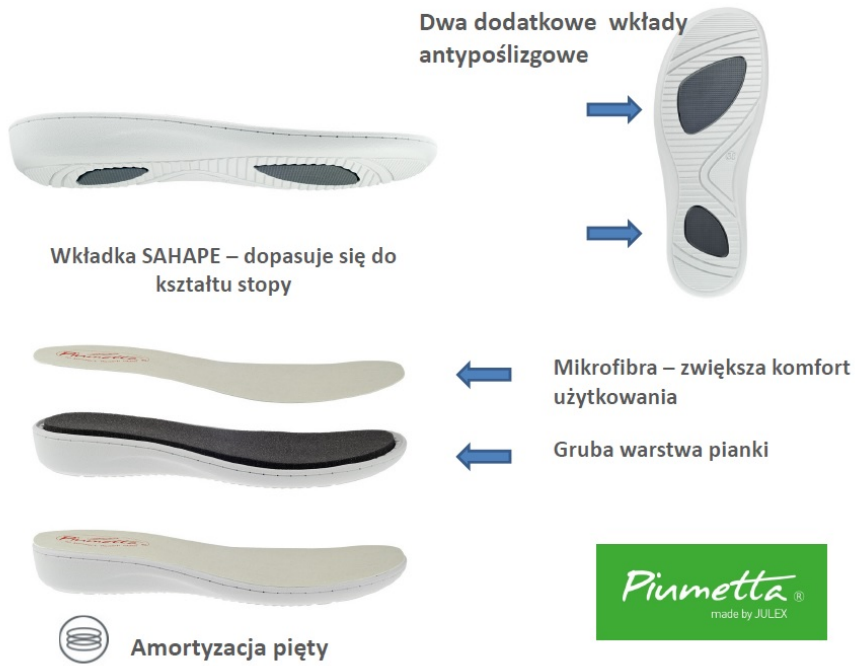

Women's Clogs Piumetta 4435-040 blue

Code	4435-040
Type	sabots
Category	Comfort shoes
Sizes	35, 36, 37, 38, 39, 40, 41, 42, 43
Colors	blue
Sole	PU
Outsole	Microfiber
Insole	Microfiber
Certificates	CE Medical shoes Shoes for sensitive feet EN-20347

- Heel cushioning
- Antibacterial sole
- Antistatic
- Anti-slip sole
- Very light
- CE
- Microfibre upper
- Ladies
- Microfiber
- Comfortable footwear
- UV protection of sole
- Breathable materials
- Synthetic sole
- Hand wash at 30 degrees
- SHAPE insole
- Microfibre lining

Sectors

services, medicine, hotel industry, cosmetics

Additional information

Size chart

35 - 22,0 cm	36 - 22,5 cm	37 - 23,0 cm	38 - 23,5 cm
39 - 24,5 cm	40 - 25,0 cm	41 - 25,5 cm	42 - 26,0 cm

Collection

Piumetta is a collection of comfortable women footwear designated for work and everyday use. Models within this series were designed to ensure comfortable use and aesthetic values. Light, anatomically moulded soles were selected to ensure the highest level of comfort. Each model is made of best quality materials. Piumetta footwear is designated for persons exposed to overstraining their feet during a work day.