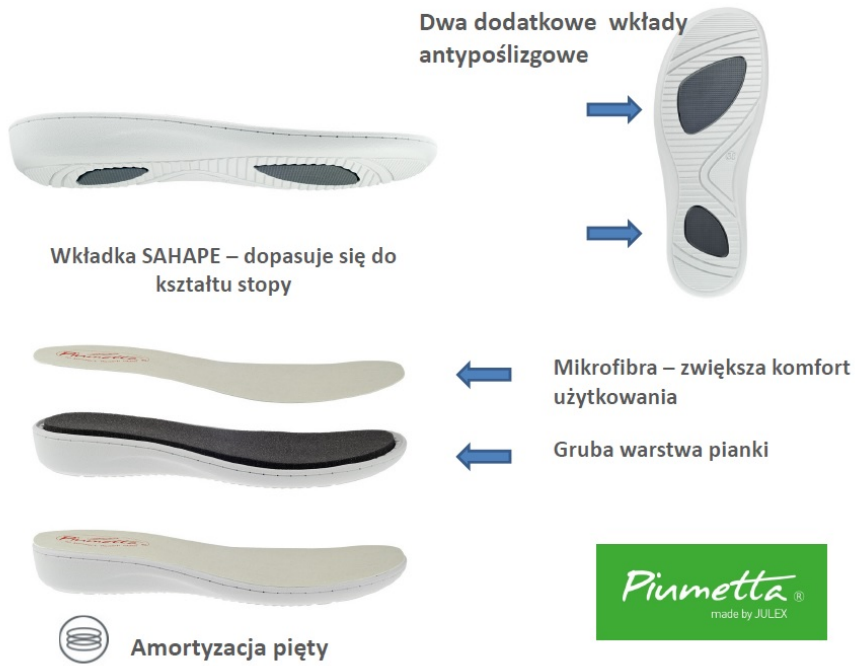

Women's Clogs Piumetta 4435-30 green

Code	4435-30
Type	sabots
Category	Comfort shoes
Sizes	35, 36, 37, 38, 39, 40, 41, 42, 43
Colors	green
Sole	PU
Outsole	Microfiber
Insole	Microfiber
Certificates	CE Medical shoes Shoes for sensitive feet EN-20347

- Heel cushioning
- Antibacterial sole
- Antistatic
- Anti-slip sole
- Very light
- CE
- Microfibre upper
- Ladies
- Microfiber
- Comfortable footwear
- UV protection of sole
- Breathable materials
- Synthetic sole
- Hand wash at 30 degrees
- SHAPE insole
- Microfibre lining

Sectors

services, medicine, hotel industry, cosmetics

Additional information

Size chart

35 - 22,0 cm	36 - 22,5 cm	37 - 23,0 cm	38 - 23,5 cm
39 - 24,5 cm	40 - 25,0 cm	41 - 25,5 cm	42 - 26,0 cm

Collection

Piumetta
made by JULEX