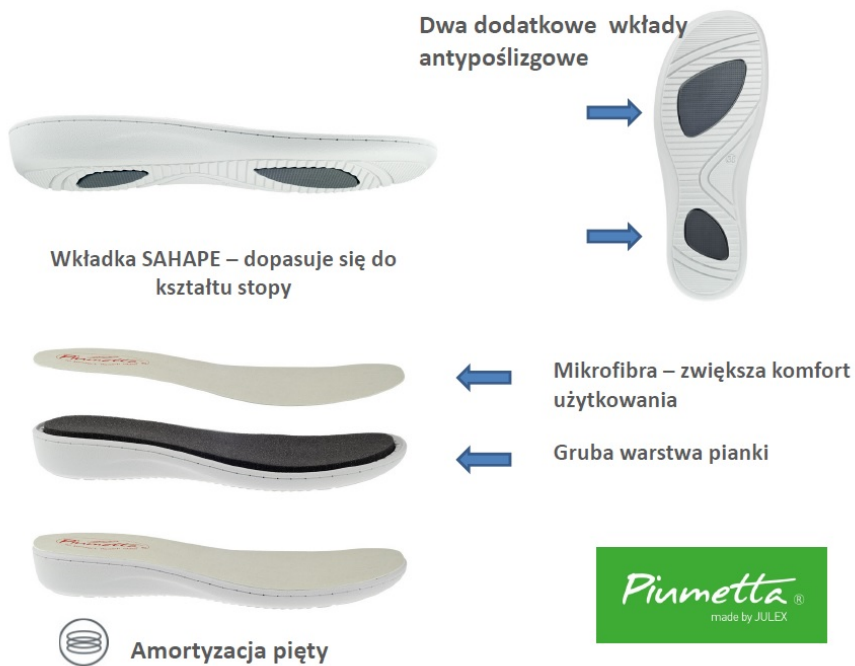

Size chart

35 - 22,0 cm	36 - 22,5 cm	37 - 23,0 cm	38 - 23,5 cm
39 - 24,5 cm	40 - 25,0 cm	41 - 25,5 cm	42 - 26,0 cm

Collection

Piumetta is a collection of comfortable women footwear designated for work and everyday use. Models within this series were designed to ensure comfortable use and aesthetic values. Light, anatomically moulded soles were selected to ensure the highest level of comfort. Each model is made of best quality materials. Piunetta footwear is designated for persons exposed to overstraining their feet during a work day.